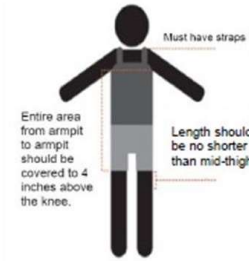

# DRESS CODE POLICY

**Expectations:** Student clothing choices are both respectful of the school community and are appropriate for an educational environment.

**Dress Code Standards:**

- Clothing must cover areas from one armpit to the other armpit, down to mid-thigh. Tops must have shoulder straps.
  - **Examples of Violations:**
    - Garments worn on the upper half on the body that are low cut and revealing.
    - Tube top or tube top w/ arm cuffs.
    - Undergarments do not count as “straps”.
    - Shirts short enough to expose midriff.
    - Sagging pants. All pants must be worn around the waist.
    - Garments worn on the lower half of the body must not be shorter than mid-thigh or have holes exposing skin above mid-thigh.
- See through or mesh garments must be worn with opaque clothing over it or underneath that meets the standard for clothing coverage.
- Shoes must be worn at all times and should be safe for travel around campus. Backless shoes are allowed; however, slippers are not permitted.
- Headgear is permitted but must not cover students’ ears or be distracting to the educational environment. A teacher may require headgear to be removed while in their classroom.
  - **Examples of Violations:**
    - Hoodies pulled up covering ears
- **NO** clothing or accessory advertising alcohol, drugs, weapons, nudity, profanity, etc.
- **NO** earbuds in classrooms, gym, locker room or auditorium.
- One earbud **ONLY** while outside and in the cafeteria.

Students who violate the dress code will be provided a Menendez t-shirt, shorts, or leggings to wear, so they may attend class. T-shirt, shorts, or leggings must be returned to receive personal clothing item(s) back. Earbuds will be taken and returned at the end of the day in the ISS Room.